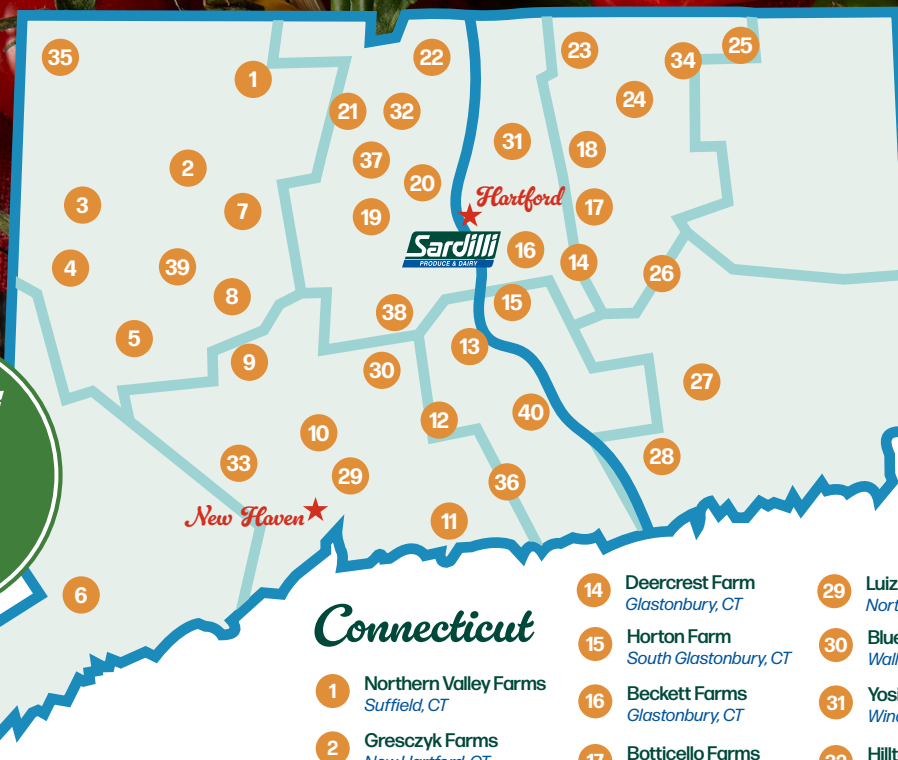

Sardilli

PRODUCE & DAIRY

From Local Farms To Your Kitchen

New York

Martin Farms, Brockport, NY
Paul Hafner Farms, Baldwinsville, NY
Satur Farms, Cutchogue, NY
Wertman Farms, Melrose, NY

Massachusetts

Campbell's Farm, Hadley, MA
Hibbard Farm, Hadley, MA
Kulessa Farms, Sunderland, MA
Long Plain Farm, South Deerfield, MA
Manheim Farm, South Deerfield, MA
Mokrzecki Farm, Hadley, MA
Peter Melnick Farms, Deerfield, MA
Plainville Farm, Hadley, MA
PVGA, South Deerfield, MA

Connecticut

- 1 Northern Valley Farms
Suffield, CT
- 2 Gresczyk Farms
New Hartford, CT
- 3 Vibrant Farms
Bantam, CT
- 4 March Farm
Bethlehem, CT
- 5 The Farm
Woodbury, CT
- 6 High Ridge Hydroponics
Norwalk, CT
- 7 Griffin Farmstead
Granby, CT
- 8 Fair Weather Growers
Rocky Hill, CT
- 9 Rogers Orchards
Southington, CT
- 10 Cecarelli Farms
Northford, CT
- 11 H2O Farm
Gulford, CT
- 12 Hickory Hill Orchards
Cheshire, CT
- 13 Bussa Orchards
South Glastonbury, CT
- 14 Deercrest Farm
Glastonbury, CT
- 15 Horton Farm
South Glastonbury, CT
- 16 Beckett Farms
Glastonbury, CT
- 17 Botticello Farms
Manchester, CT
- 18 White Eagle Farm
East Windsor, CT
- 19 Windsor Farms
South Windsor, CT
- 20 Baggot Family Farms
East Windsor, CT
- 21 Brown's Harvest
Windsor, CT
- 22 Raffia Farms
Enfield, CT
- 23 Pell Farms
Somers, CT
- 24 Dzen Farms
Ellington, CT
- 25 Buell's Orchard
Eastford, CT
- 26 Burnham Farms
East Hartford, CT
- 27 Lopresti Farm
Preston, CT
- 28 Holmberg Orchards
Gales Ferry, CT
- 29 Luizzi Cheese
North Haven, CT
- 30 Blue Hills Orchard
Wallingford, CT
- 31 Yosi Kitchen
Windsor, CT
- 32 Hilltop Apiaries
Simsbury, CT
- 33 Stani Dairy
Ansonia, CT
- 34 Mountain Dairy
Storrs, CT
- 35 Tory Hill
Lakeville, CT
- 36 Killingworth Cranberries
Killingworth, CT
- 37 The 4 Five Farm
Bloomfield, CT
- 38 Doyles Egg Farm
Prospect, CT
- 39 Arethusa Farm
Litchfield, CT
- 40 Norwich Beverage
Norwich, CT